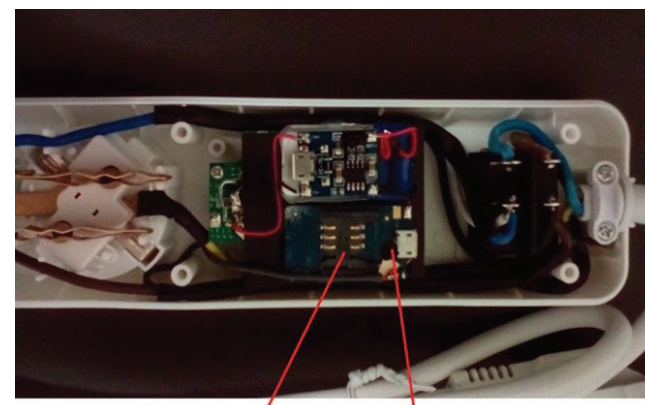

QUICK SET-UP GUIDE:

STEP 1

Open up the extension cord with screwdriver gently undoing the screws. After the device blinks 3 times, device is ready.

STEP 2

Close the product and activate the callback function.

DIODE

- PUT SIMCARD IN: 3x flashes READY to use

SMS COMMANDS

- CALL BACK:
- "1111" Activation
- "0000" Deactivation

USEFUL INFORMATION

Please note, **quality of mobile signal in the place of installation strongly affects quality of interception**. When device is not rechargeable, re-insert SIM card or re-charge the device. **When call back function doesn't work properly, even if activated, re-insert SIM card.**